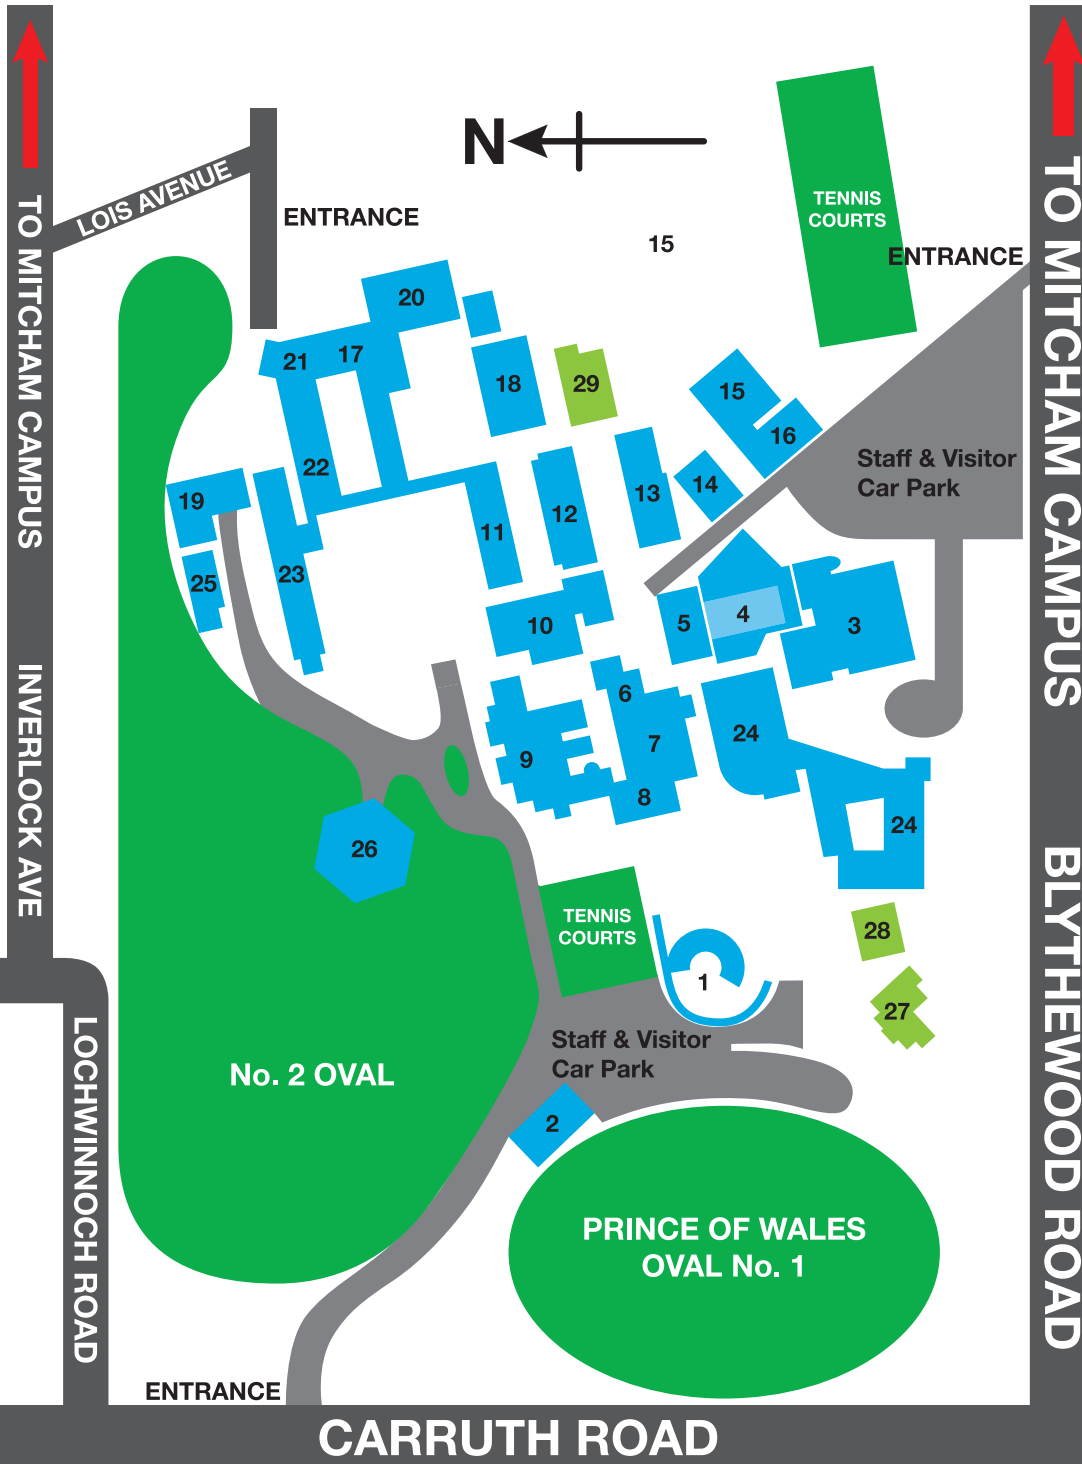

# Scotch College Adelaide

TORRENS PARK CAMPUS (MIDDLE & SENIOR SCHOOL)

- 1 Amphitheatre
  - 2 Sports Pavillion
  - 3 McBean Sports Centre
  - 4 Roy Taylor Swimming Pool
  - 5 Change Rooms & Toilets
  - 6 Clinic - Nurse
  - 7 Barr Smith Theatre
    - Drama
  - 8 Stephenson
    - Languages
  - 9 Torrens Park House
    - The Principal
    - Administration/Enquiries
    - Development
    - Music
    - Drawing Room
  - 10 Senior Centre
    - Staff Common Room
    - Ligertwood Library
    - Senior School Administration
    - Head of Senior School
    - Lecture Theatre
  - 11 Willsmore
    - Year 12 Common Room
    - Computing
    - IT Support
  - 12 Disney
    - English
    - Humanities
  - 13 Maitland
    - Caledonian
  - 14 Trumble
    - Agriculture
  - 15 Farm & Aquaculture
  - 16 Maintenance Depot
  - 17 Scotch Shop
  - 18 The Stables
    - Art & Design
  - 19 Cottle
    - Year 7 Classrooms
  - 20 McPherson
    - Technology
    - Outdoor Education
  - 21 Webb Science Centre
    - Physics, Biology
    - Chemistry
    - Home Economics
  - 22 Tuck Shop
  - 23 Gratton
    - Middle School Administration
    - Mathematics
    - Student Services Centre
  - 24 Rosevear Boarding Precinct
  - 25 Middle School Change Rooms
  - 26 Charles Fisher Chapel
  - 27 Principal's Residence
  - 28 Director of Boarding Residence
  - 29 Storage
- ON THE MITCHAM CAMPUS**
- Kallawar House
    - Administration
  - Junior School
  - Argyll House ELC
  - Montrose Oval

**NO THROUGH ROAD TO MITCHAM CAMPUS**

VISITORS: PLEASE SIGN IN AT MAIN RECEPTION IN BUILDING 9